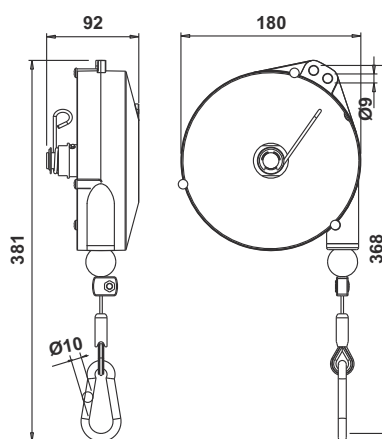

## 9346 ÷ 9350

8

Aluminium

2500 mm

Inox

2÷14 Kg

These balancers are equipped with a device enabling to stop the stroke by carrying out a simple operation on the load and with a device that disables it.

TYP

9346 9347 9348 9349 9350

	2÷4	4÷6	6÷8	8÷10	10÷14
Kg	3,14	3,32	3,38	3,48	3,62