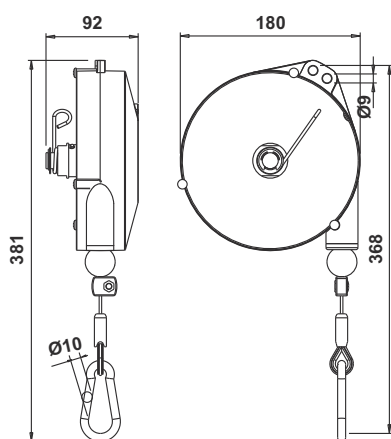

## 9336 ÷ 9340

7

Aluminium

2500 mm

Inox

2÷14 Kg

TYP

9336 9337 9338 9339 9340

	2÷4	4÷6	6÷8	8÷10	10÷14
Kg	3,14	3,30	3,36	3,43	3,58

## 9346 ÷ 9350

8

Aluminium

2500 mm

Inox

2÷14 Kg

These balancers are equipped with a device enabling to stop the stroke by carrying out a simple operation on the load and with a device that disables it.

TYP