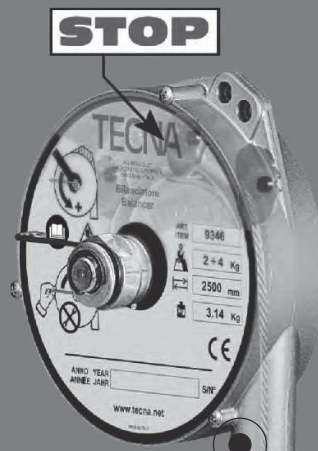

## 9336 ÷ 9340

7

Aluminium

2500 mm

Inox

2÷14 Kg

TYP

9336 9337 9338 9339 9340

## 9346 ÷ 9350

8

Aluminium

2500 mm

Inox

2÷14 Kg

These balancers are equipped with a device enabling to stop the stroke by carrying out a simple operation on the load and with a device that disables it.

TYP